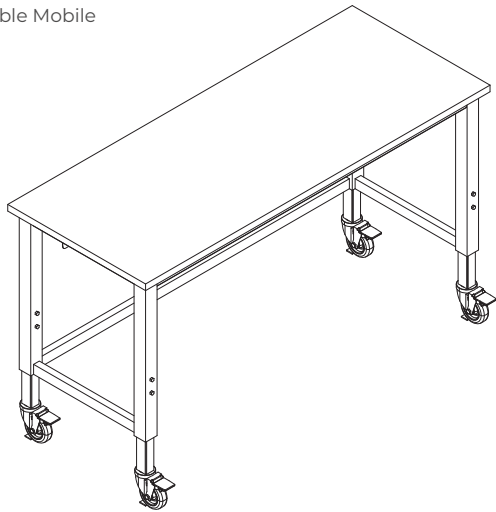

WELDED TABLES

FIXED OR ADJUSTABLE HEIGHT

Ordering Information

- For Adjustable Height Legs, add the letter **-A** to the end of the model number.
- For Casters, add the letter **-C** to the end of the model number.
- Adjustable height legs from 30"-36"H
- **Custom widths and depths available upon request.**

Welded Table

	W	D		W	D
WT3422	34"	22"	WT4622	46"	22-1/2"
WT3422A	34"	22-1/2"	WT4622A	46"	22-1/2"
WT3422-AC	34"	22-1/2"	WT4622-AC	46"	22-1/2"
WT3422-C	34"	22-1/2"	WT4622-C	46"	22-1/2"
WT3428	34"	28"	WT4628	46"	28"
WT3428A	34"	28"	WT4628A	46"	28"
WT3428-AC	34"	28"	WT4628-AC	46"	28"
WT3428-C	34"	28"	WT4628-C	46"	28"

Welded Table Mobile

WT5822	58"	22-1/2"	WT7022	70"	22-1/2"
WT5822A	58"	22-1/2"	WT7022A	70"	22-1/2"
WT5822-AC	58"	22-1/2"	WT7022-AC	70"	22-1/2"
WT5822-C	58"	22-1/2"	WT7022-C	70"	22-1/2"
WT5828	58"	28"	WT7028	70"	28"
WT5828A	58"	28"	WT7028A	70"	28"
WT5828-AC	58"	28"	WT7028-AC	70"	28"
WT5828-C	58"	28"	WT7028-C	70"	28"