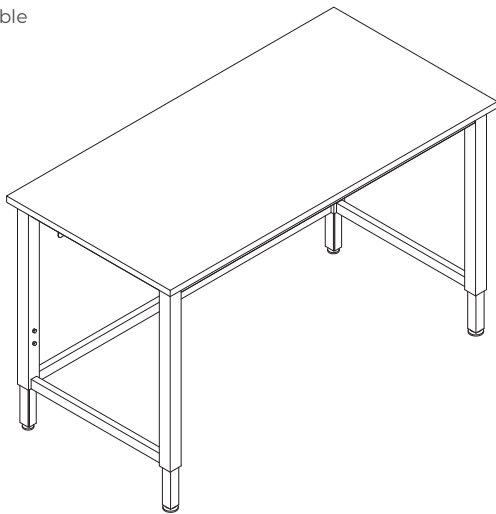

WELDED TABLES

FIXED OR ADJUSTABLE HEIGHT

Ordering Information

- For Adjustable Height Legs, add the letter **-A** to the end of the model number.
- For Casters, add the letter **-C** to the end of the model number.
- Adjustable height legs from 30"-36"H
- **Custom widths and depths available upon request.**

Welded Table

	W	D		W	D
WT3422	34"	22"	WT4622	46"	22-1/2"
WT3422A	34"	22-1/2"	WT4622A	46"	22-1/2"
WT3422-AC	34"	22-1/2"	WT4622-AC	46"	22-1/2"
WT3422-C	34"	22-1/2"	WT4622-C	46"	22-1/2"
WT3428	34"	28"	WT4628	46"	28"
WT3428A	34"	28"	WT4628A	46"	28"
WT3428-AC	34"	28"	WT4628-AC	46"	28"
WT3428-C	34"	28"	WT4628-C	46"	28"

Welded Table Mobile

WT5822	58"	22-1/2"	WT7022	70"	22-1/2"
WT5822A	58"	22-1/2"	WT7022A	70"	22-1/2"
WT5822-AC	58"	22-1/2"	WT7022-AC	70"	22-1/2"
WT5822-C	58"	22-1/2"	WT7022-C	70"	22-1/2"
WT5828	58"	28"	WT7028	70"	28"
WT5828A	58"	28"	WT7028A	70"	28"
WT5828-AC	58"	28"	WT7028-AC	70"	28"
WT5828-C	58"	28"	WT7028-C	70"	28"